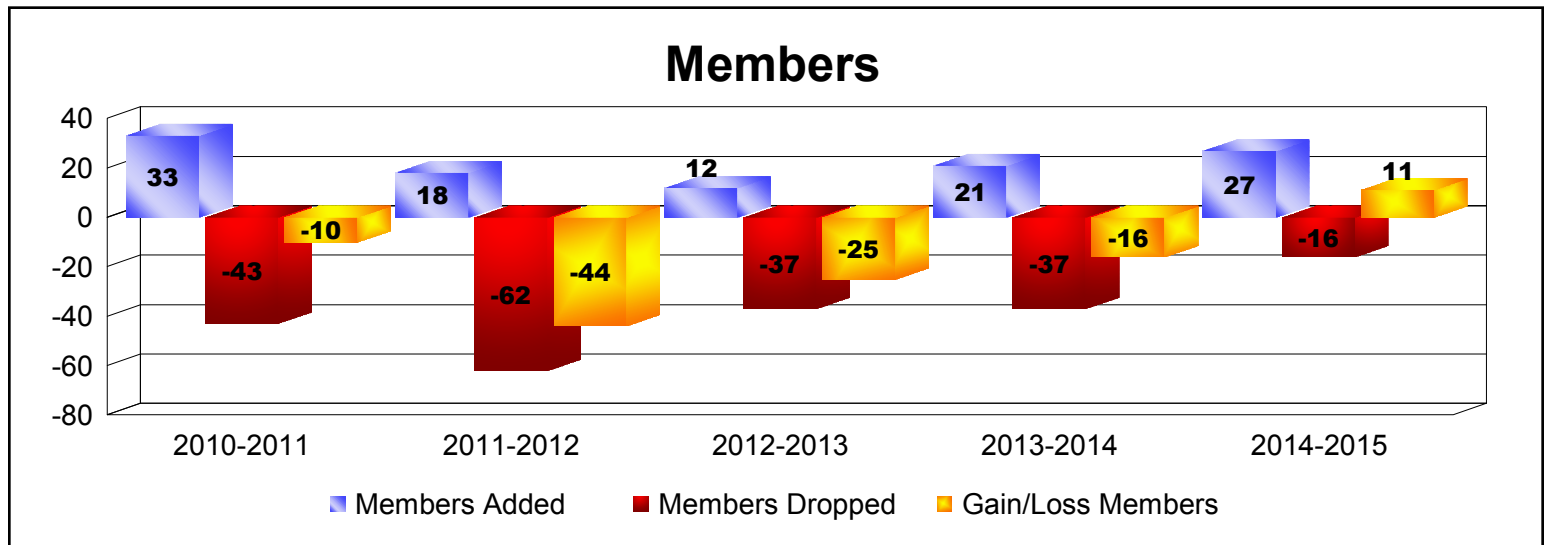

Year	New Clubs	Dropped Clubs	Gain/ Loss Clubs	New Members	Charter Members	Reinstate Members	Transfer Members	Total Member Added	Total Members Dropped	Gain/ Loss Members
2010-2011	0	0	0	24	0	9	0	33	-43	-10
2011-2012	0	0	0	17	0	1	0	18	-62	-44
2012-2013	0	-1	-1	11	0	1	0	12	-37	-25
2013-2014	0	0	0	20	0	0	1	21	-37	-16
2014-2015	0	0	0	25	0	0	2	27	-16	11
Average	0	0	0	19	0	2	1	22	-39	-17

Year	New Clubs	Dropped Clubs	Gain/ Loss Clubs	New Members	Charter Members	Reinstate Members	Transfer Members	Total Member Added	Total Members Dropped	Gain/ Loss Members
2010-2011	0	0	0	101	0	7	6	114	-89	25
2011-2012	0	-1	-1	74	0	5	11	90	-125	-35
2012-2013	0	0	0	65	0	1	2	68	-126	-58
2013-2014	1	-1	0	102	22	1	1	126	-115	11
2014-2015	0	-1	-1	73	0	5	5	83	-131	-48
Average	0	-1	0	83	4	4	5	96	-117	-21