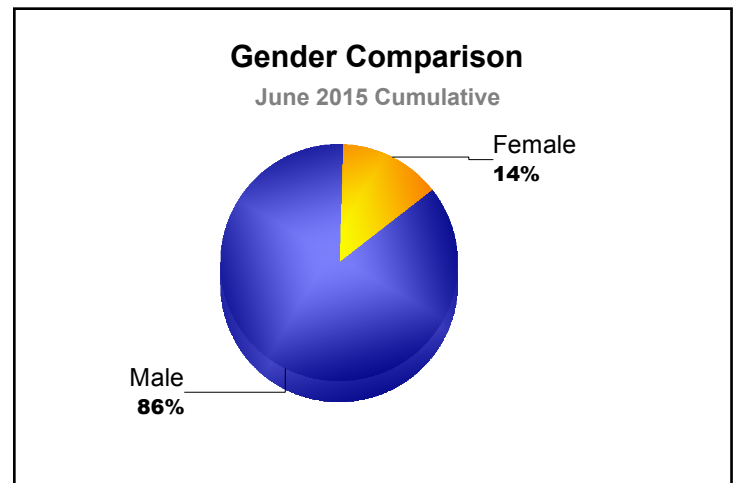

Year	New Clubs	Dropped Clubs	Gain/ Loss Clubs	New Members	Charter Members	Reinstate Members	Transfer Members	Total Member Added	Total Members Dropped	Gain/ Loss Members
2010-2011	0	0	0	24	0	9	0	33	-43	-10
2011-2012	0	0	0	17	0	1	0	18	-62	-44
2012-2013	0	-1	-1	11	0	1	0	12	-37	-25
2013-2014	0	0	0	20	0	0	1	21	-37	-16
2014-2015	0	0	0	25	0	0	2	27	-16	11
Average	0	0	0	19	0	2	1	22	-39	-17