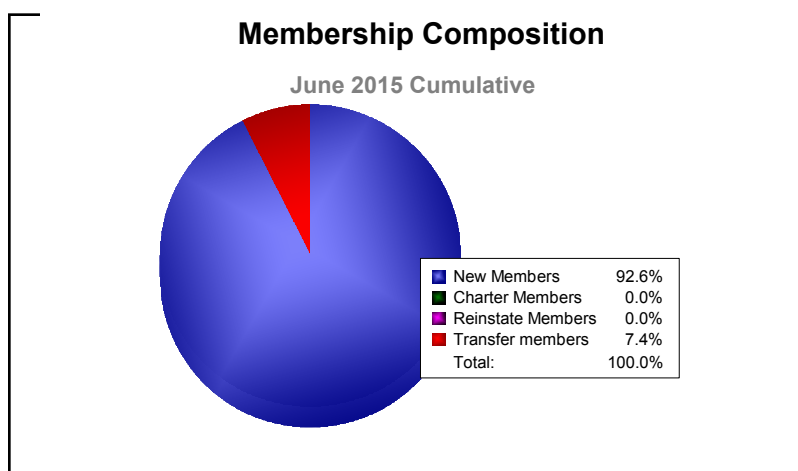

Year	New Clubs	Dropped Clubs	Gain/ Loss Clubs	New Members	Charter Members	Reinstate Members	Transfer Members	Total Member Added	Total Members Dropped	Gain/ Loss Members
2010-2011	0	0	0	24	0	9	0	33	-43	-10
2011-2012	0	0	0	17	0	1	0	18	-62	-44
2012-2013	0	-1	-1	11	0	1	0	12	-37	-25
2013-2014	0	0	0	20	0	0	1	21	-37	-16
2014-2015	0	0	0	25	0	0	2	27	-16	11
Average	0	0	0	19	0	2	1	22	-39	-17